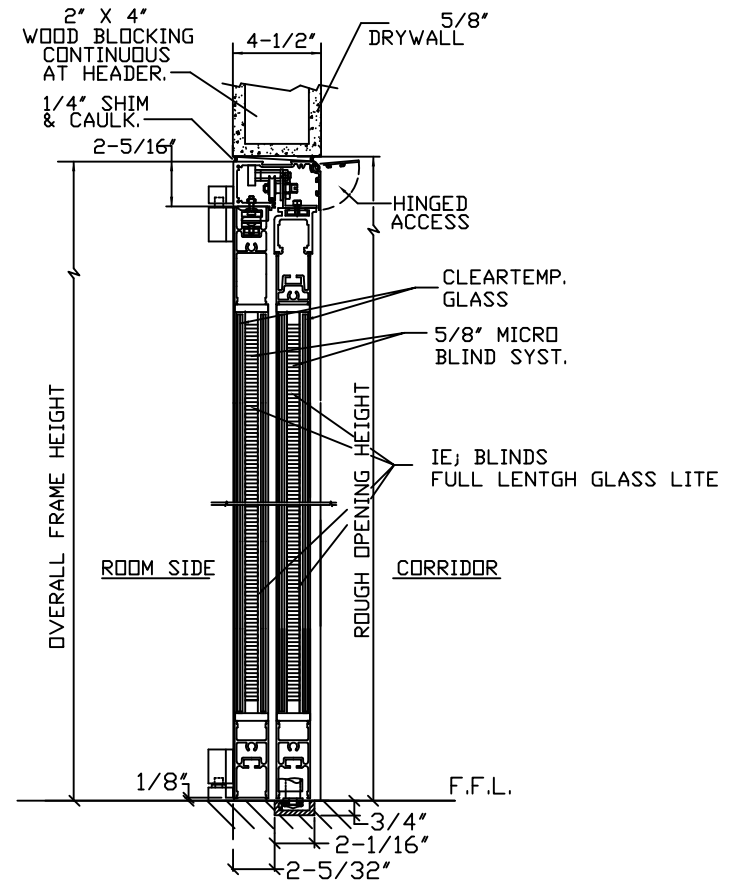

ROOM SIDE ELEVATION

4 VERTICAL SECTION  
SCALE: 1/4"=1"

1 HORIZONTAL SECTION

IE; BLIND SLIDING DOOR DETAIL (FULL LENGTH GLASS LITES)

PARILUSE LLC ALL RIGHTS RESERVED

©IE; BLINDS and RAL & Associates, Inc.

P.O. Box 442 • Ben Wheeler, TX 75754 • 866-267-1917