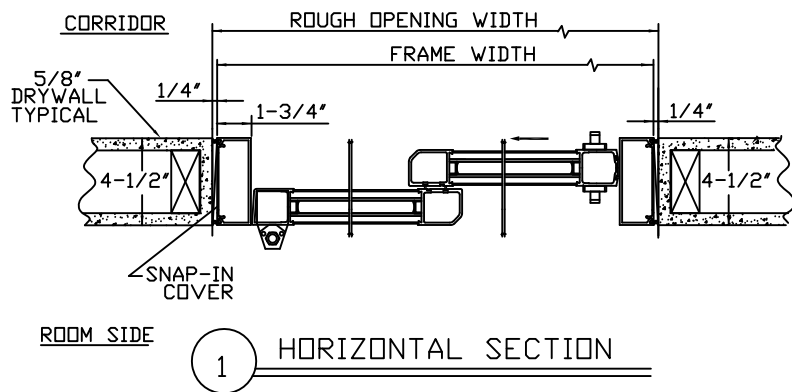

ROOM SIDE ELEVATION

4 VERTICAL SECTION  
SCALE: 1/4"=1"

1 HORIZONTAL SECTION

IE; BLIND SLIDING DOOR DETAIL (FULL LENGTH GLASS LITES)

PARILUSE LLC ALL RIGHTS RESERVED

©IE; BLINDS and RAL & Associates, Inc.

P.O. Box 442 • Ben Wheeler, TX 75754 • 866-267-1917