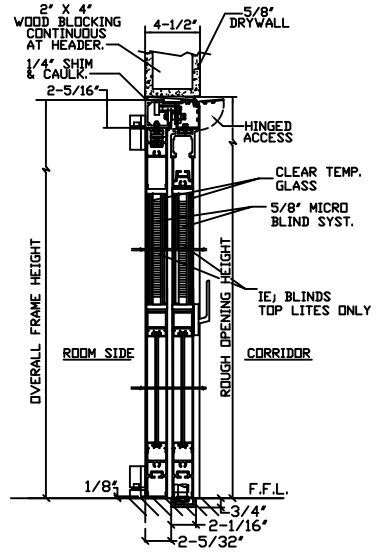

ROOM SIDE ELEVATION

1 HORIZONTAL SECTION

3 VERTICAL SECTION
SCALE: 1/4"=1'

4 VERTICAL SECTION
SCALE: 1/4"=1'

IE; BLIND SLIDING DOOR DETAIL (MUNTIN DETAIL)

PARILUSE LLC ALL RIGHTS RESERVED

©IE; BLINDS and RAL & Associates, Inc.
P.O. Box 442 • Ben Wheeler, TX 75754 • 866-267-1917