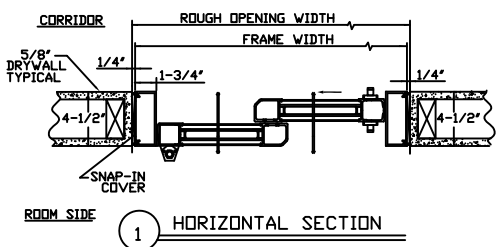

ROOM SIDE ELEVATION

1 HORIZONTAL SECTION

3 VERTICAL SECTION
SCALE: 1/4"=1'

4 VERTICAL SECTION
SCALE: 1/4"=1'

IE; BLIND SLIDING DOOR DETAIL (MUNTIN DETAIL)

PARILUSE LLC ALL RIGHTS RESERVED

©IE; BLINDS and RAL & Associates, Inc.
P.O. Box 442 • Ben Wheeler, TX 75754 • 866-267-1917