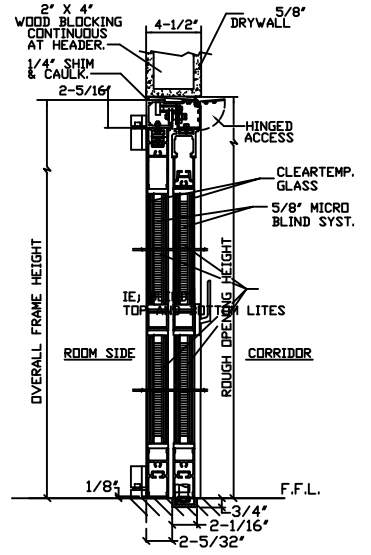

ROOM SIDE ELEVATION

1 HORIZONTAL SECTION

3 VERTICAL SECTION
SCALE: 1/4"=1'

4 VERTICAL SECTION
SCALE: 1/4"=1'

IE; BLIND SLIDING DOOR DETAIL (MUNTIN DETAIL)

PARILUSE LLC ALL RIGHTS RESERVED

©IE; BLINDS and RAL & Associates, Inc.
P.O. Box 442 • Ben Wheeler, TX 75754 • 866-267-1917