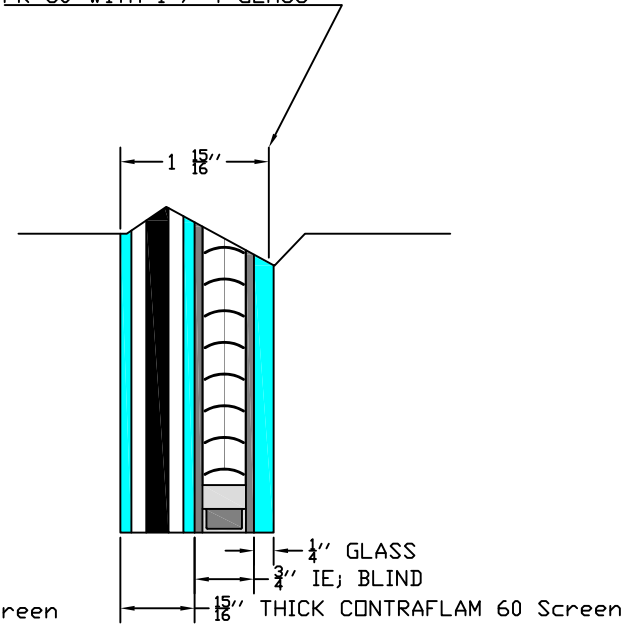

FR-60 WITH 1 / 8 GLASS

FR-60 WITH 3 / 16 GLASS

FR-60 WITH 1 / 4 GLASS

CLASSIFICATION

FIRE-RATED CLEAR TEMPERED SAFETY GLASS WITH INTEGRAL BLINDS  
IE; BLINDS FR 60 (CONTRAFLAM)

NOTES: GLASS SIZES

PARILUSE LLC ALL RIGHTS RESERVED

PATENT 2,465,968

$\frac{1}{8}$ ,  $\frac{3}{16}$ , &  $\frac{1}{4}$

©IE; BLINDS and RAL & Associates, Inc.

SCALE: NONE

P.O. Box 442 • Ben Wheeler, TX 75754 • 866-267-1917

www.ieblinds.com

REVISION DATE: 5/21/14