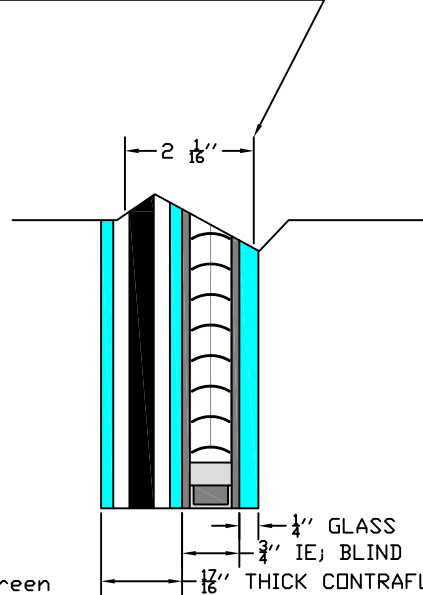

FR-90 WITH 1 / 8 GLASS

FR-90 WITH 3 / 16 GLASS

FR-90 WITH 1 / 4 GLASS

CLASSIFICATION

FIRE-RATED CLEAR TEMPERED SAFETY GLASS WITH INTEGRAL BLINDS
IE; BLINDS FR 90 (CONTRAFLAM)

NOTES: GLASS SIZES

$\frac{1}{8}$, $\frac{3}{16}$, & $\frac{1}{4}$