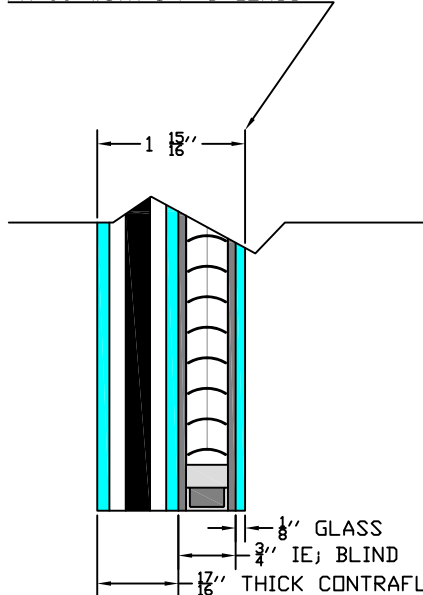

FR-90 WITH 1 / 8 GLASS

FR-90 WITH 3 / 16 GLASS

FR-90 WITH 1 / 4 GLASS

CLASSIFICATION

FIRE-RATED CLEAR TEMPERED SAFETY GLASS WITH INTEGRAL BLINDS
IE; BLINDS FR 90 (CONTRAFLAM)

NOTES: GLASS SIZES

$\frac{1}{8}$, $\frac{3}{16}$, & $\frac{1}{4}$