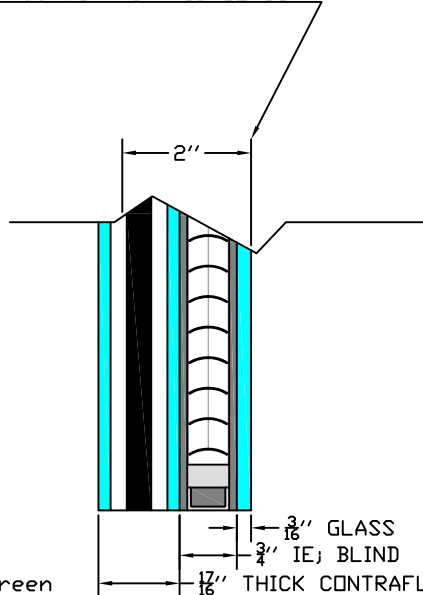

FR-90 WITH 1 / 8 GLASS

FR-90 WITH 3 / 16 GLASS

FR-90 WITH 1 / 4 GLASS

CLASSIFICATION

FIRE-RATED CLEAR TEMPERED SAFETY GLASS WITH INTEGRAL BLINDS
IE; BLINDS FR 90 (CONTRAFLAM)

NOTES: GLASS SIZES

$\frac{1}{8}$, $\frac{3}{16}$, & $\frac{1}{4}$